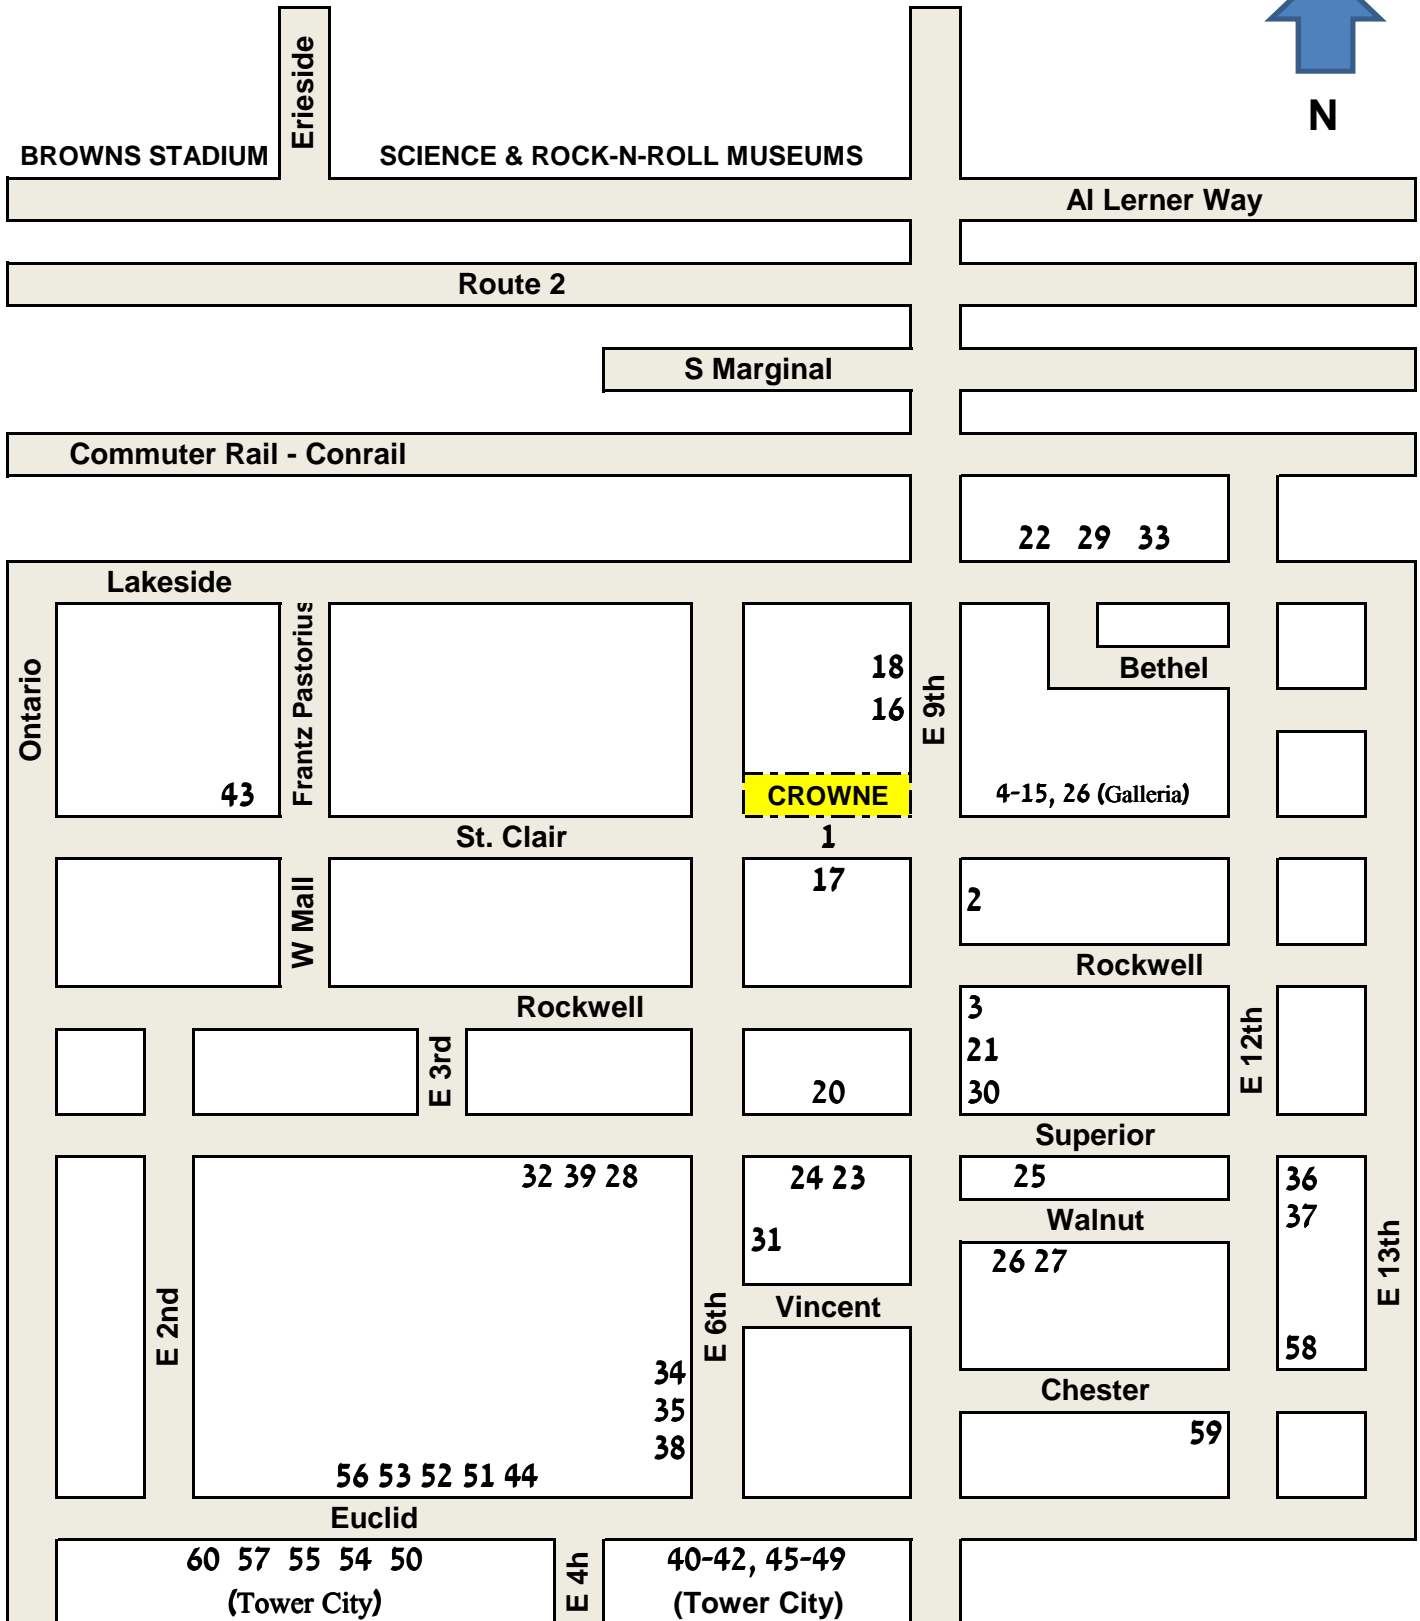

# CLEVELAND RESTAURANT MAP

Please call restaurants before going to be certain of their hours.  
 Many close early or do not open on weekends.

**\*\*NOTE - MAP NOT DRAWN TO SCALE\*\***